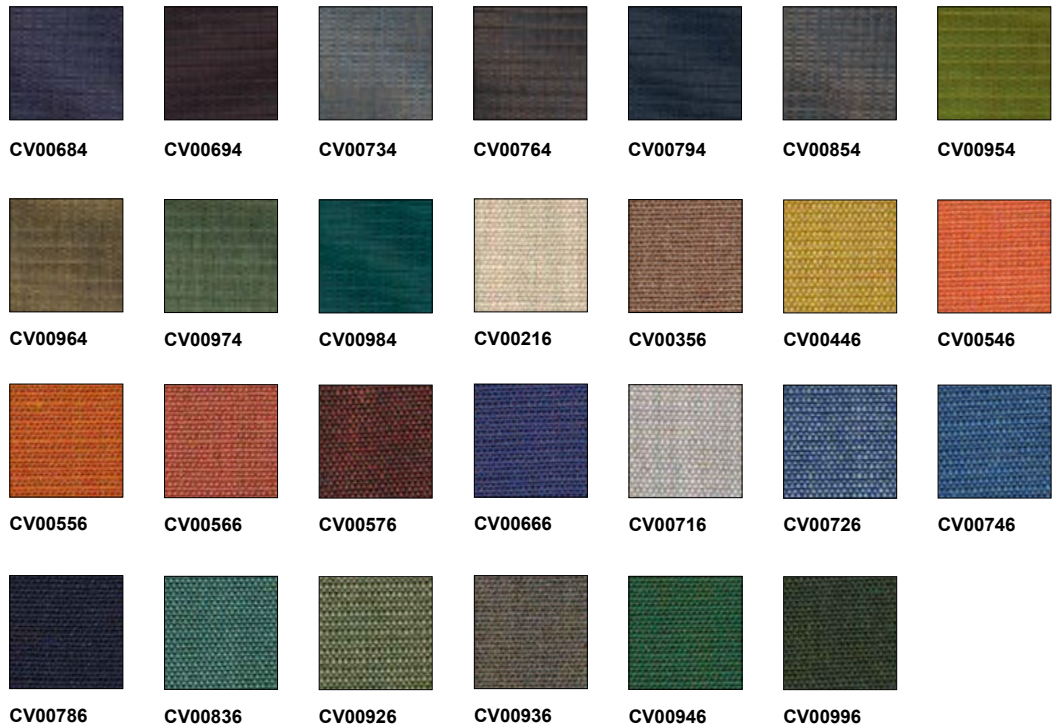

Arper grade
CHAIRS: D

Arper grade
SOFAS: F