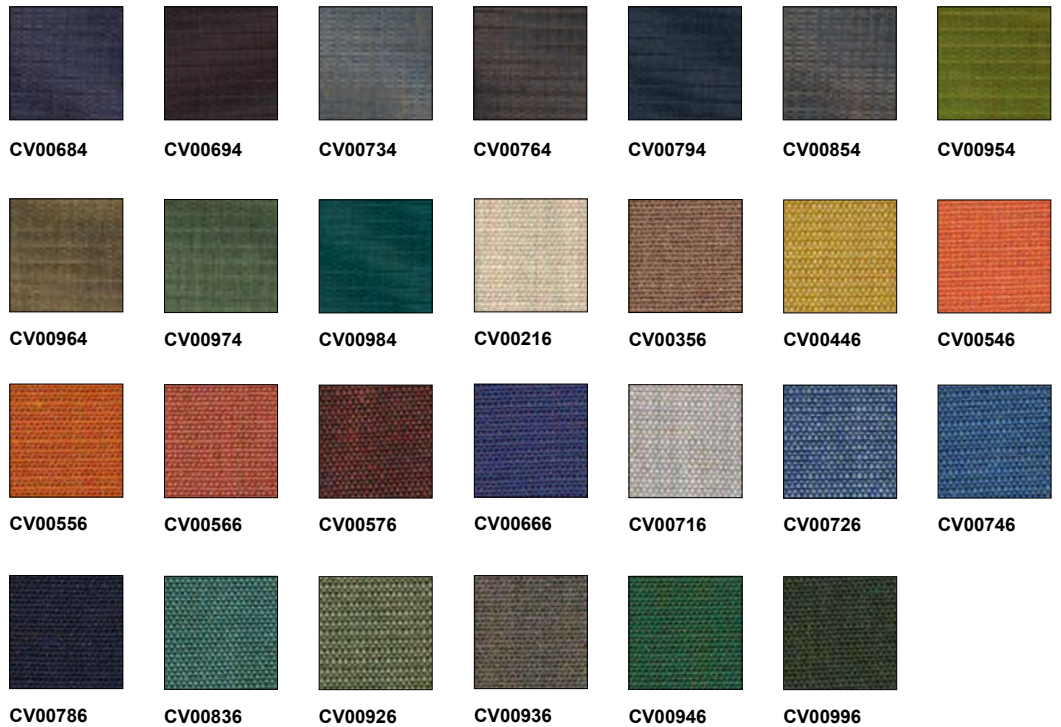

kvadrat

Canvas 2

Kvadrat's Canvas has been
awarded the EU Ecolabel

Arper grade
CHAIRS: D

Arper grade
SOFAS: F

kvadrat

**Cava 3
(EU Ecolabel)**

**Kvadrat's Cava 3
has been awarded
the EU Ecolabel**