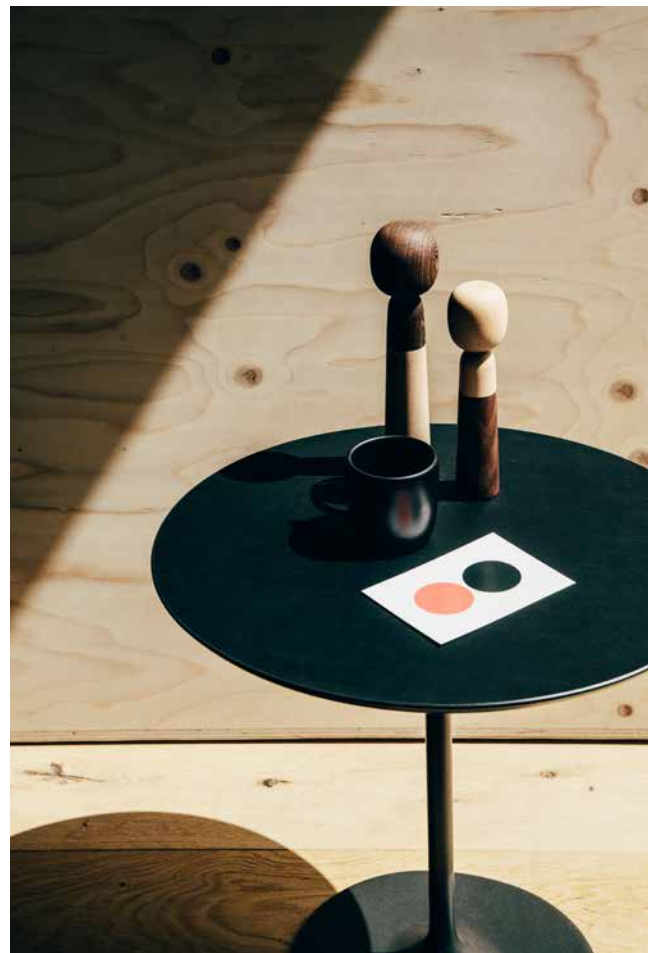

1

arper

1 Merck Serono Headquarter
Geneva, Switzerland
Art. 0661

2 Private residence
Art. 0680
Art. 4701, 4700 Family

2