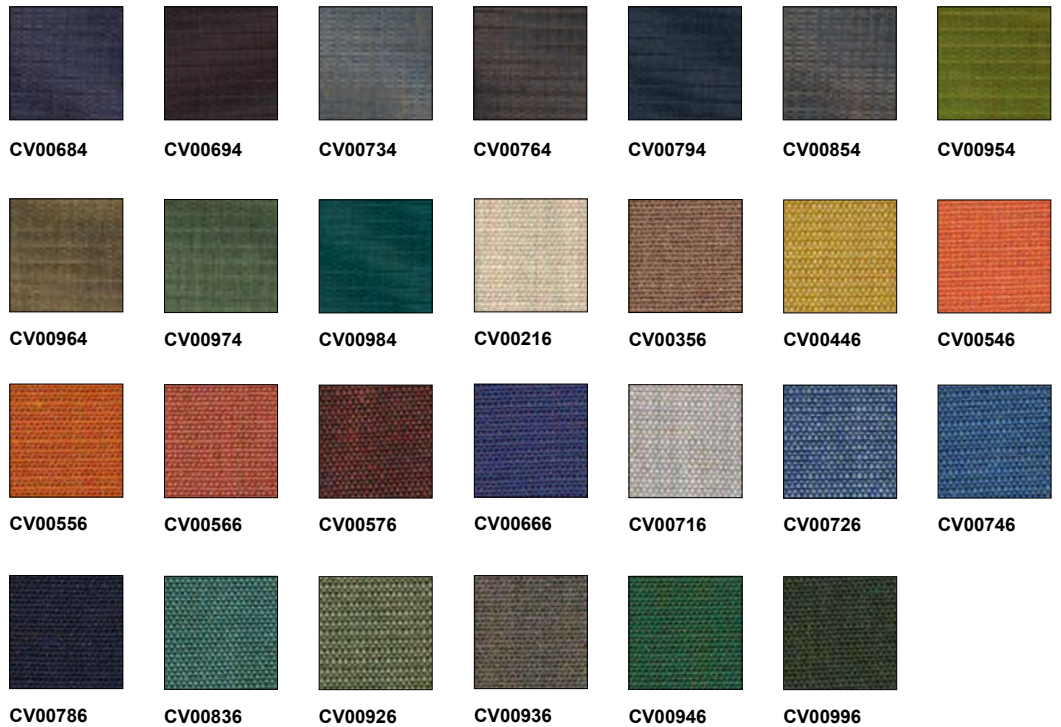

**kvadrat**

Canvas 2

Kvadrat's Canvas has been  
awarded the EU Ecolabel

Arper grade  
CHAIRS: D

Arper grade  
SOFAS: F

**kvadrat**

Cava 3  
(EU Ecolabel)

Kvadrat's Cava 3  
has been awarded  
the EU Ecolabel